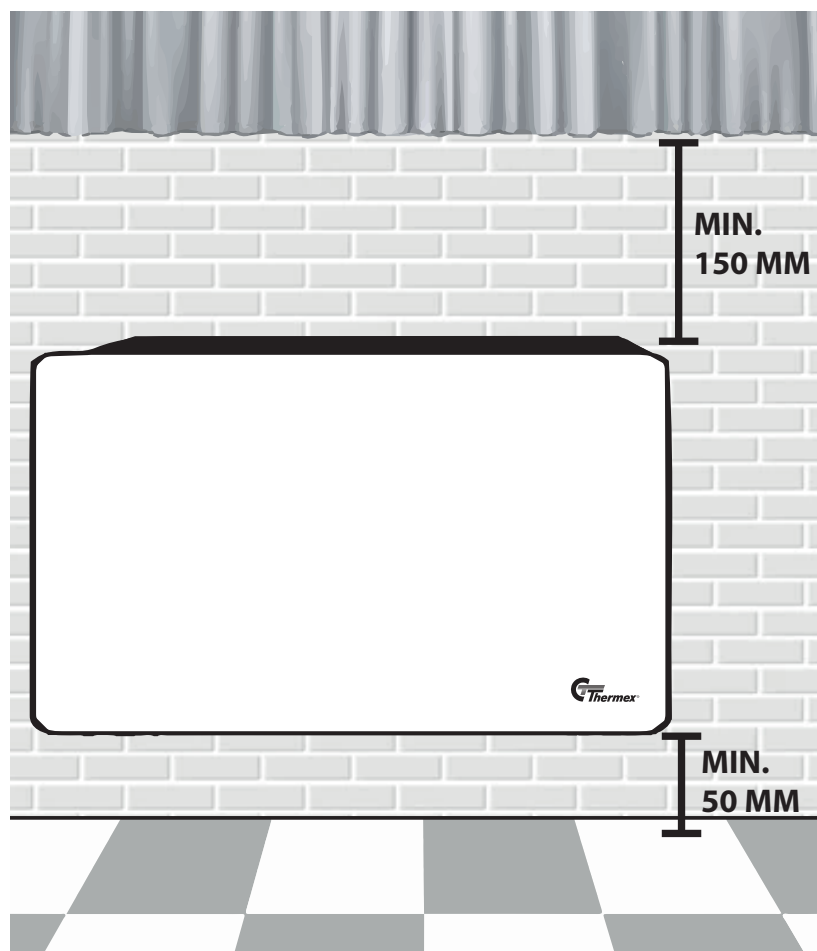

↳ "Small Home Appliances"

↳ "Heater"